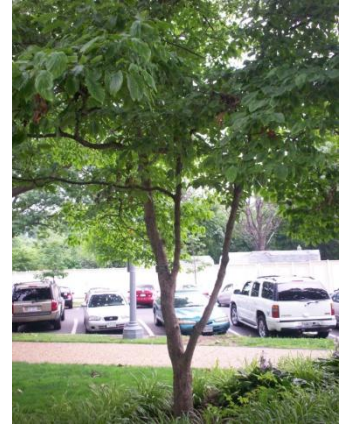

Sennott "Pocket Park" at Broadway and Norfolk Street Plantings

Ornamental Trees - Examples

Dogwood

Shrubs - Examples

Flowers (Perennials) - Examples