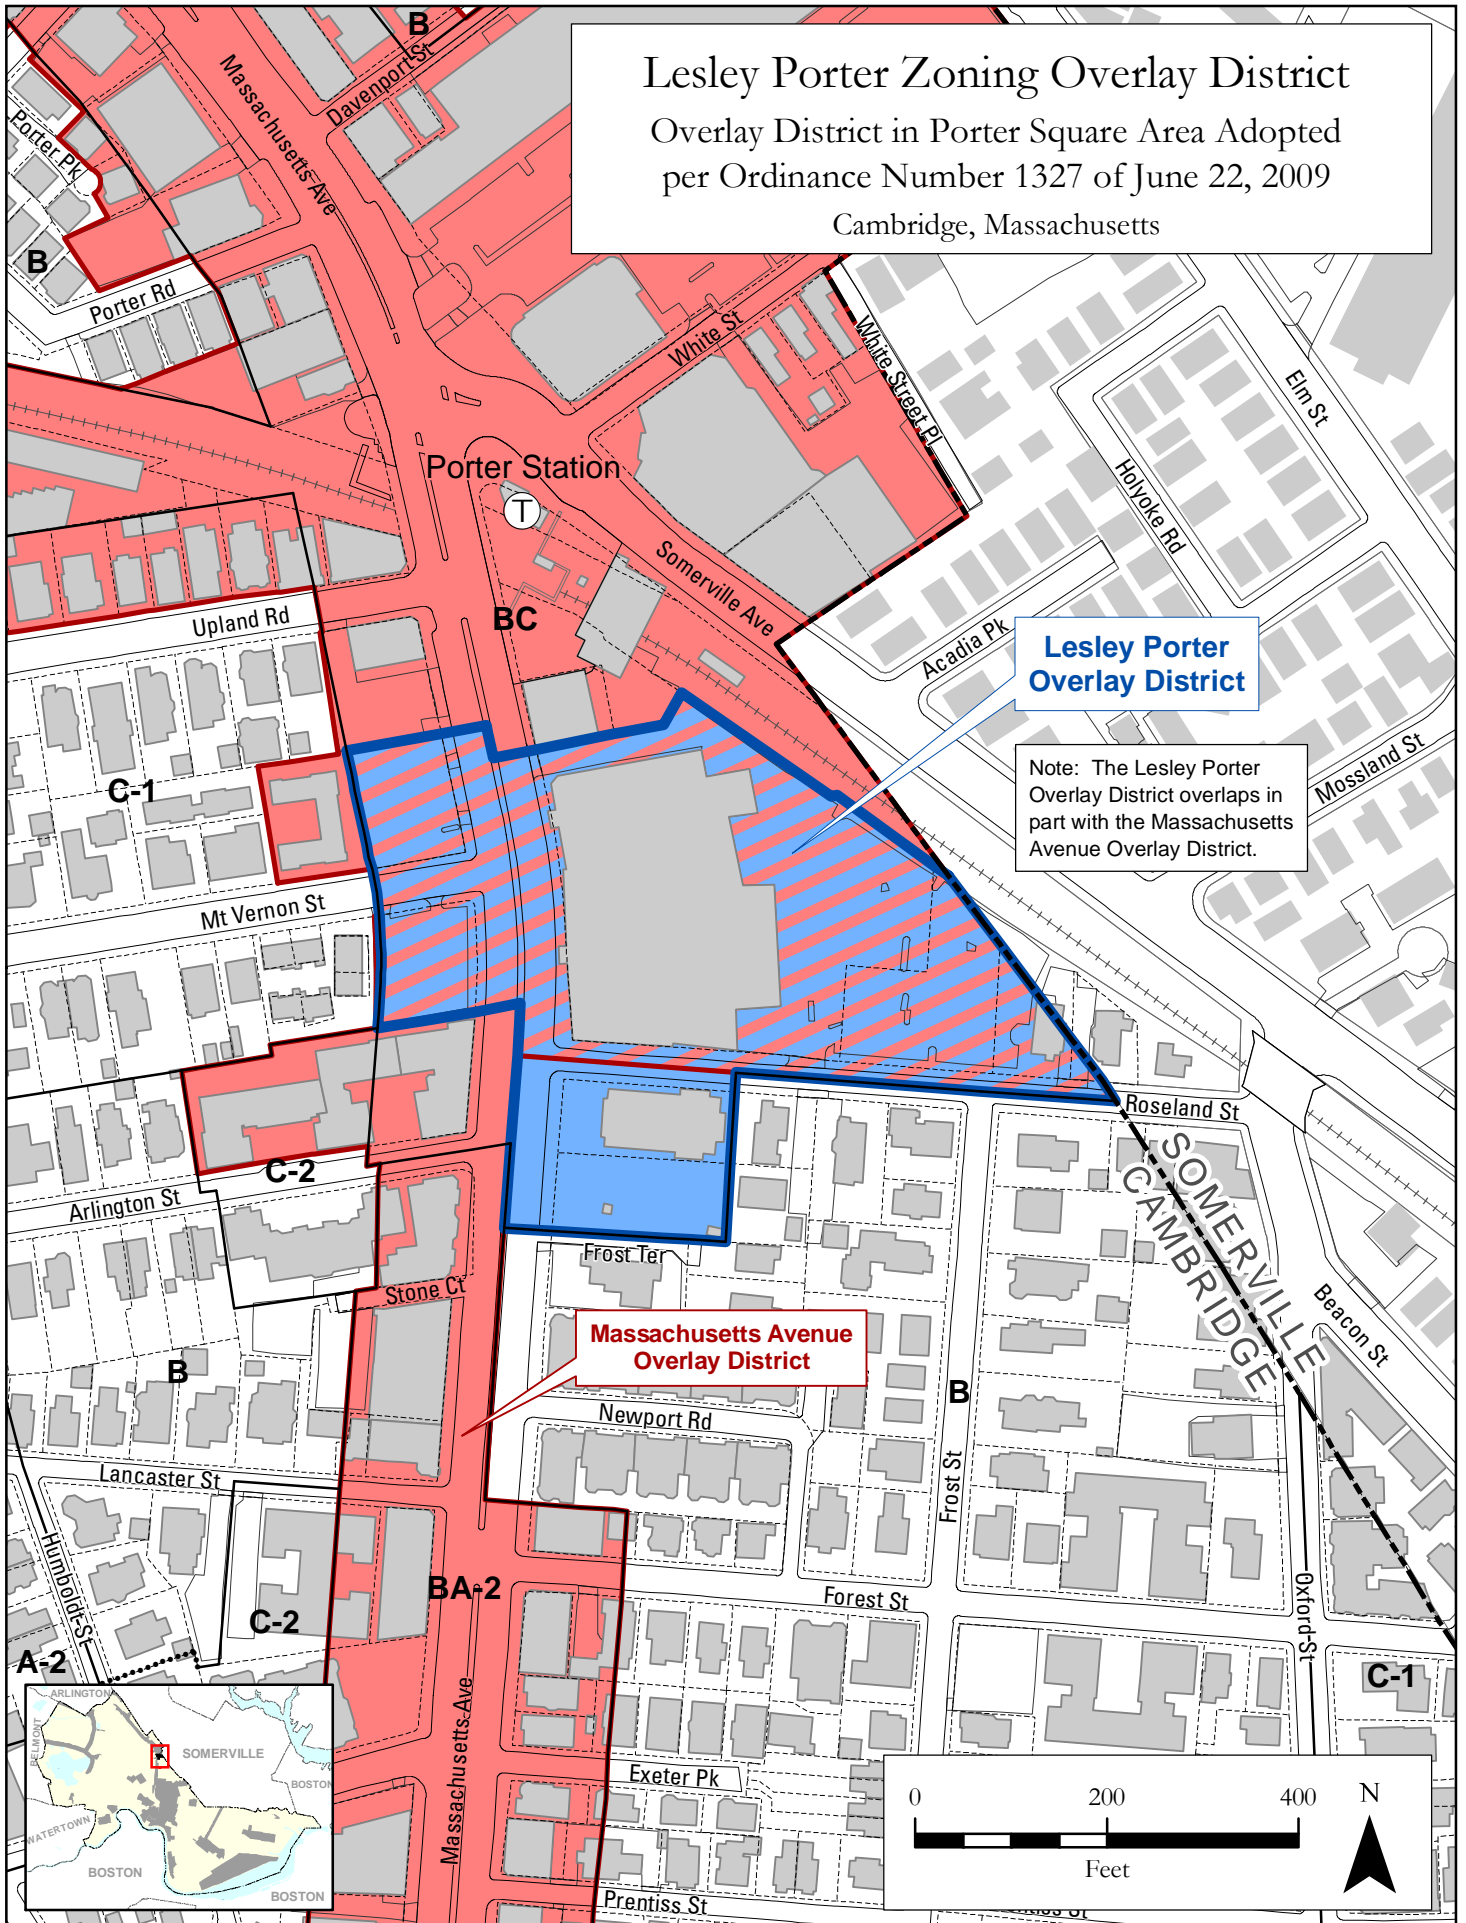

Lesley Porter Zoning Overlay District
 Overlay District in Porter Square Area Adopted
 per Ordinance Number 1327 of June 22, 2009
 Cambridge, Massachusetts

**Lesley Porter
 Overlay District**

Note: The Lesley Porter
 Overlay District overlaps in
 part with the Massachusetts
 Avenue Overlay District.

**Massachusetts Avenue
 Overlay District**