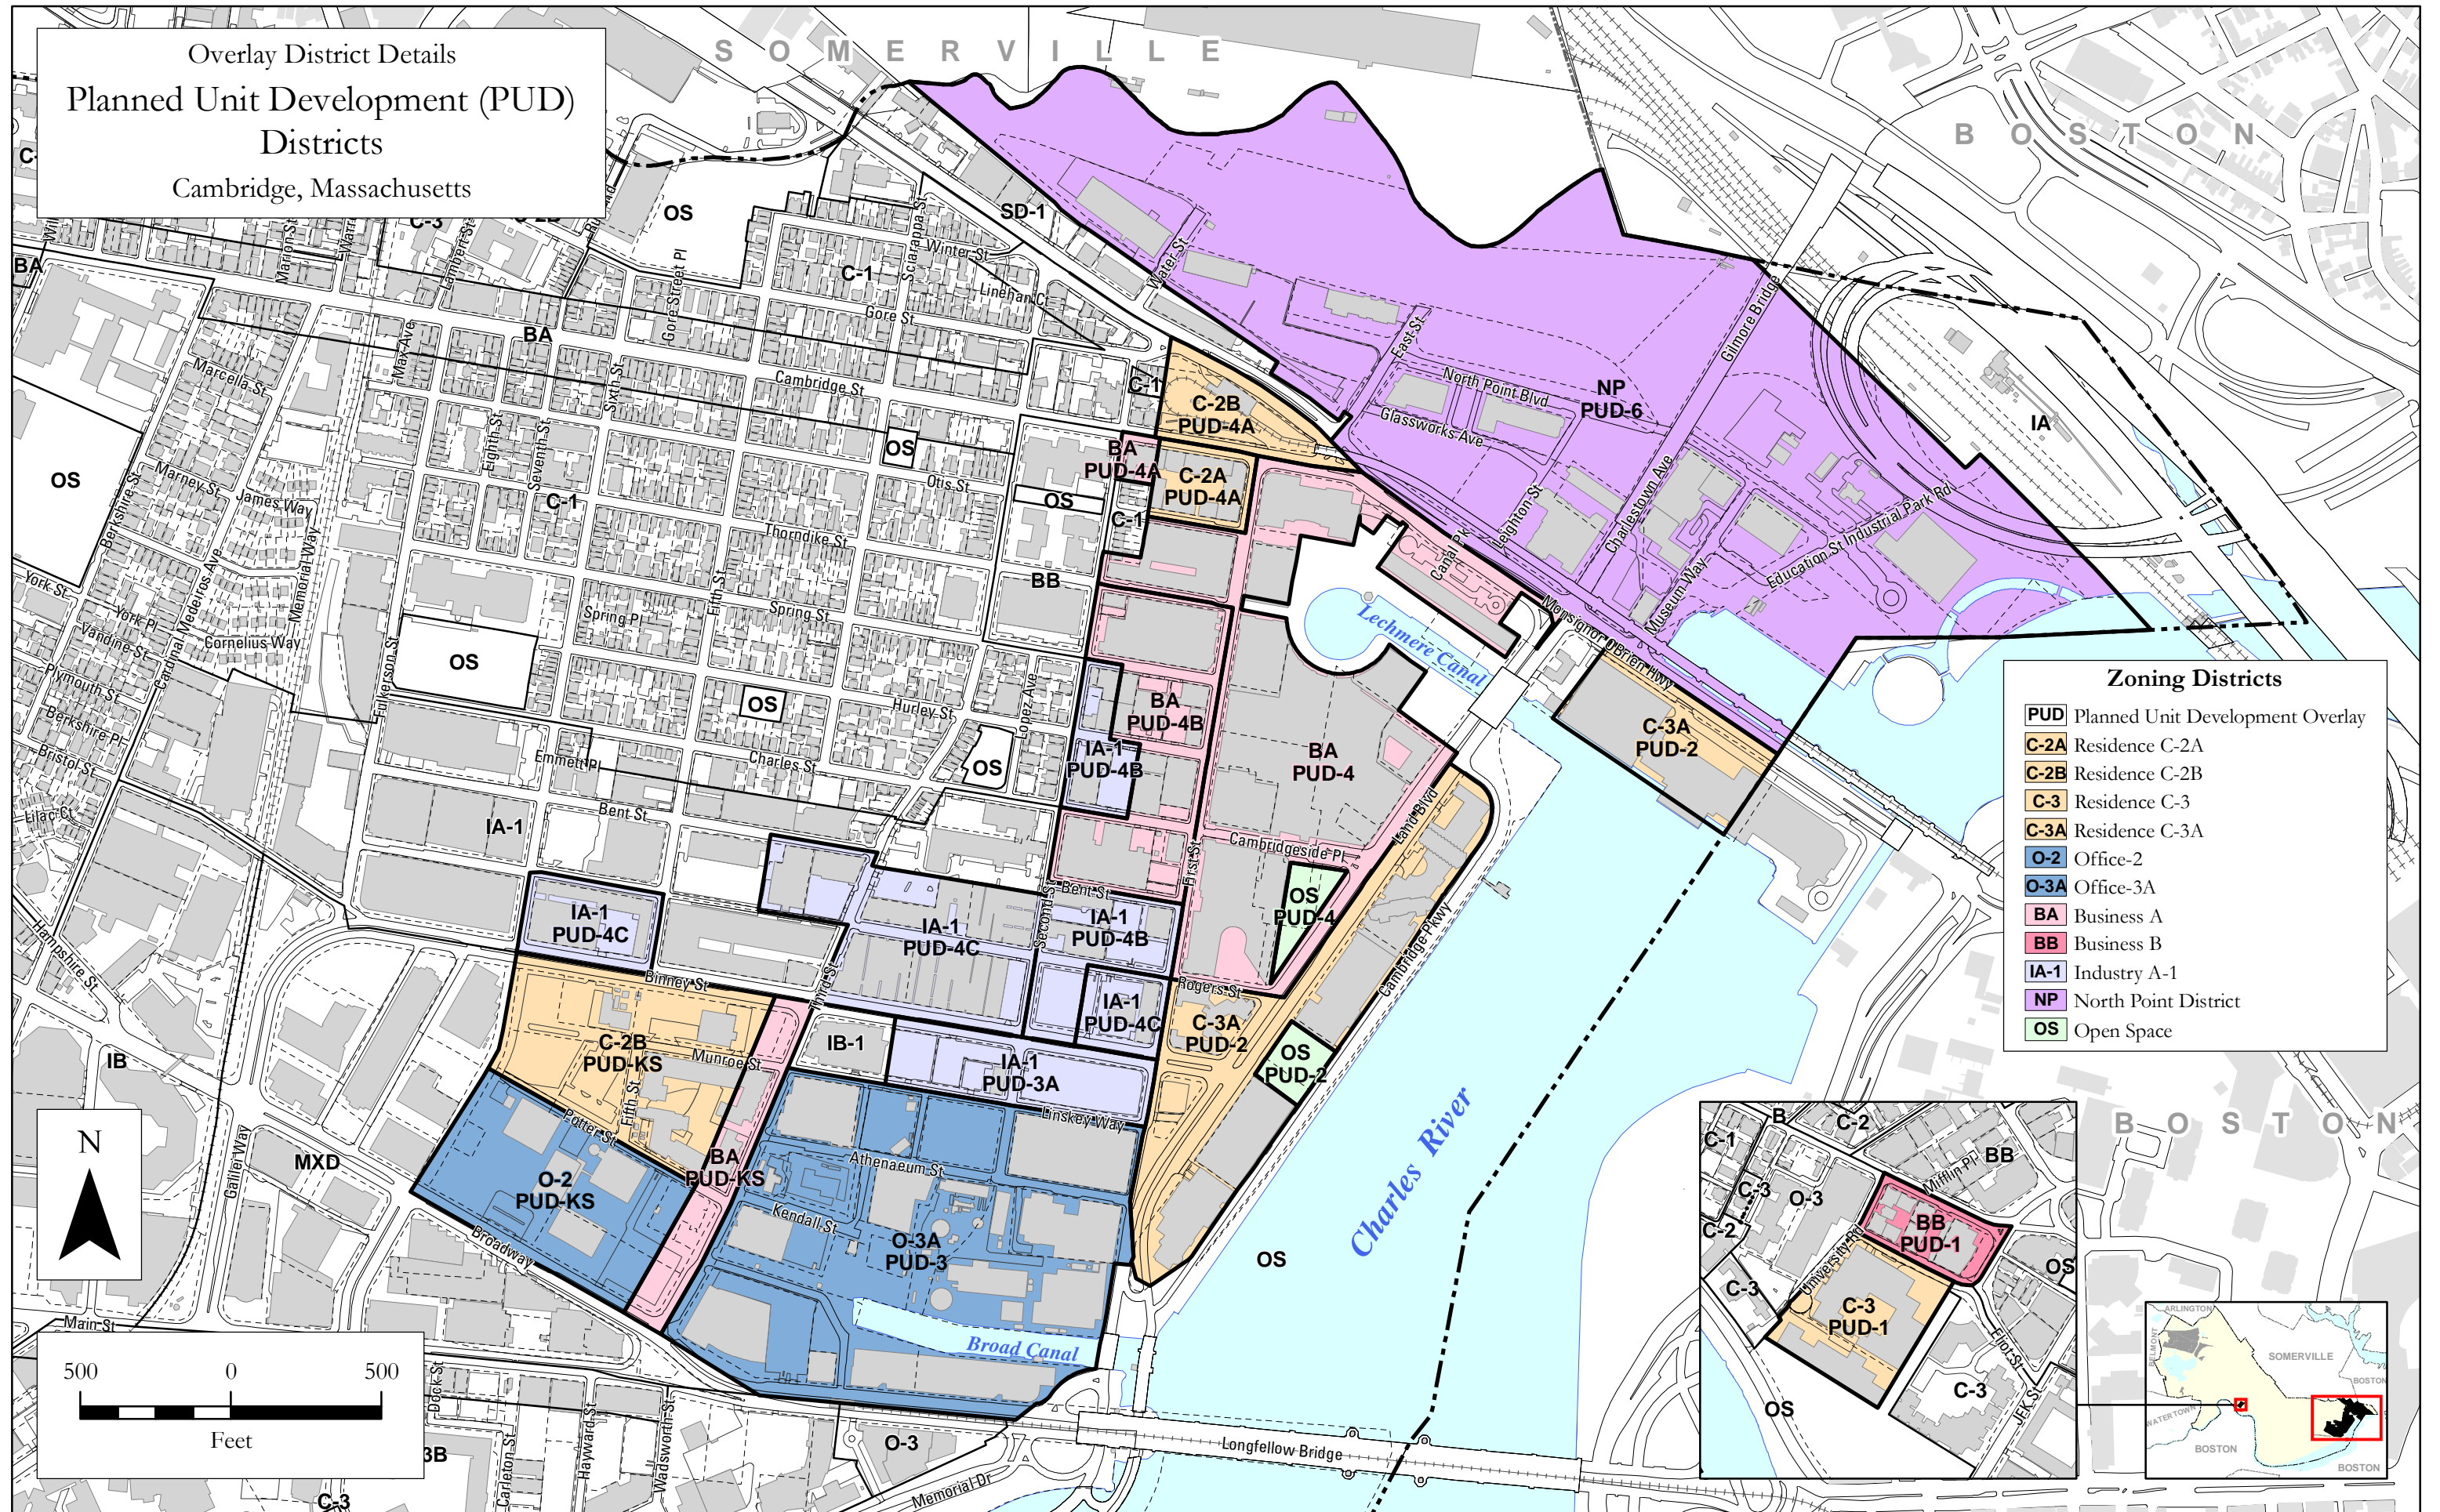

Overlay District Details
 Planned Unit Development (PUD)
 Districts
 Cambridge, Massachusetts

Zoning Districts

PUD	Planned Unit Development Overlay
C-2A	Residence C-2A
C-2B	Residence C-2B
C-3	Residence C-3
C-3A	Residence C-3A
O-2	Office-2
O-3A	Office-3A
BA	Business A
BB	Business B
IA-1	Industry A-1
NP	North Point District
OS	Open Space