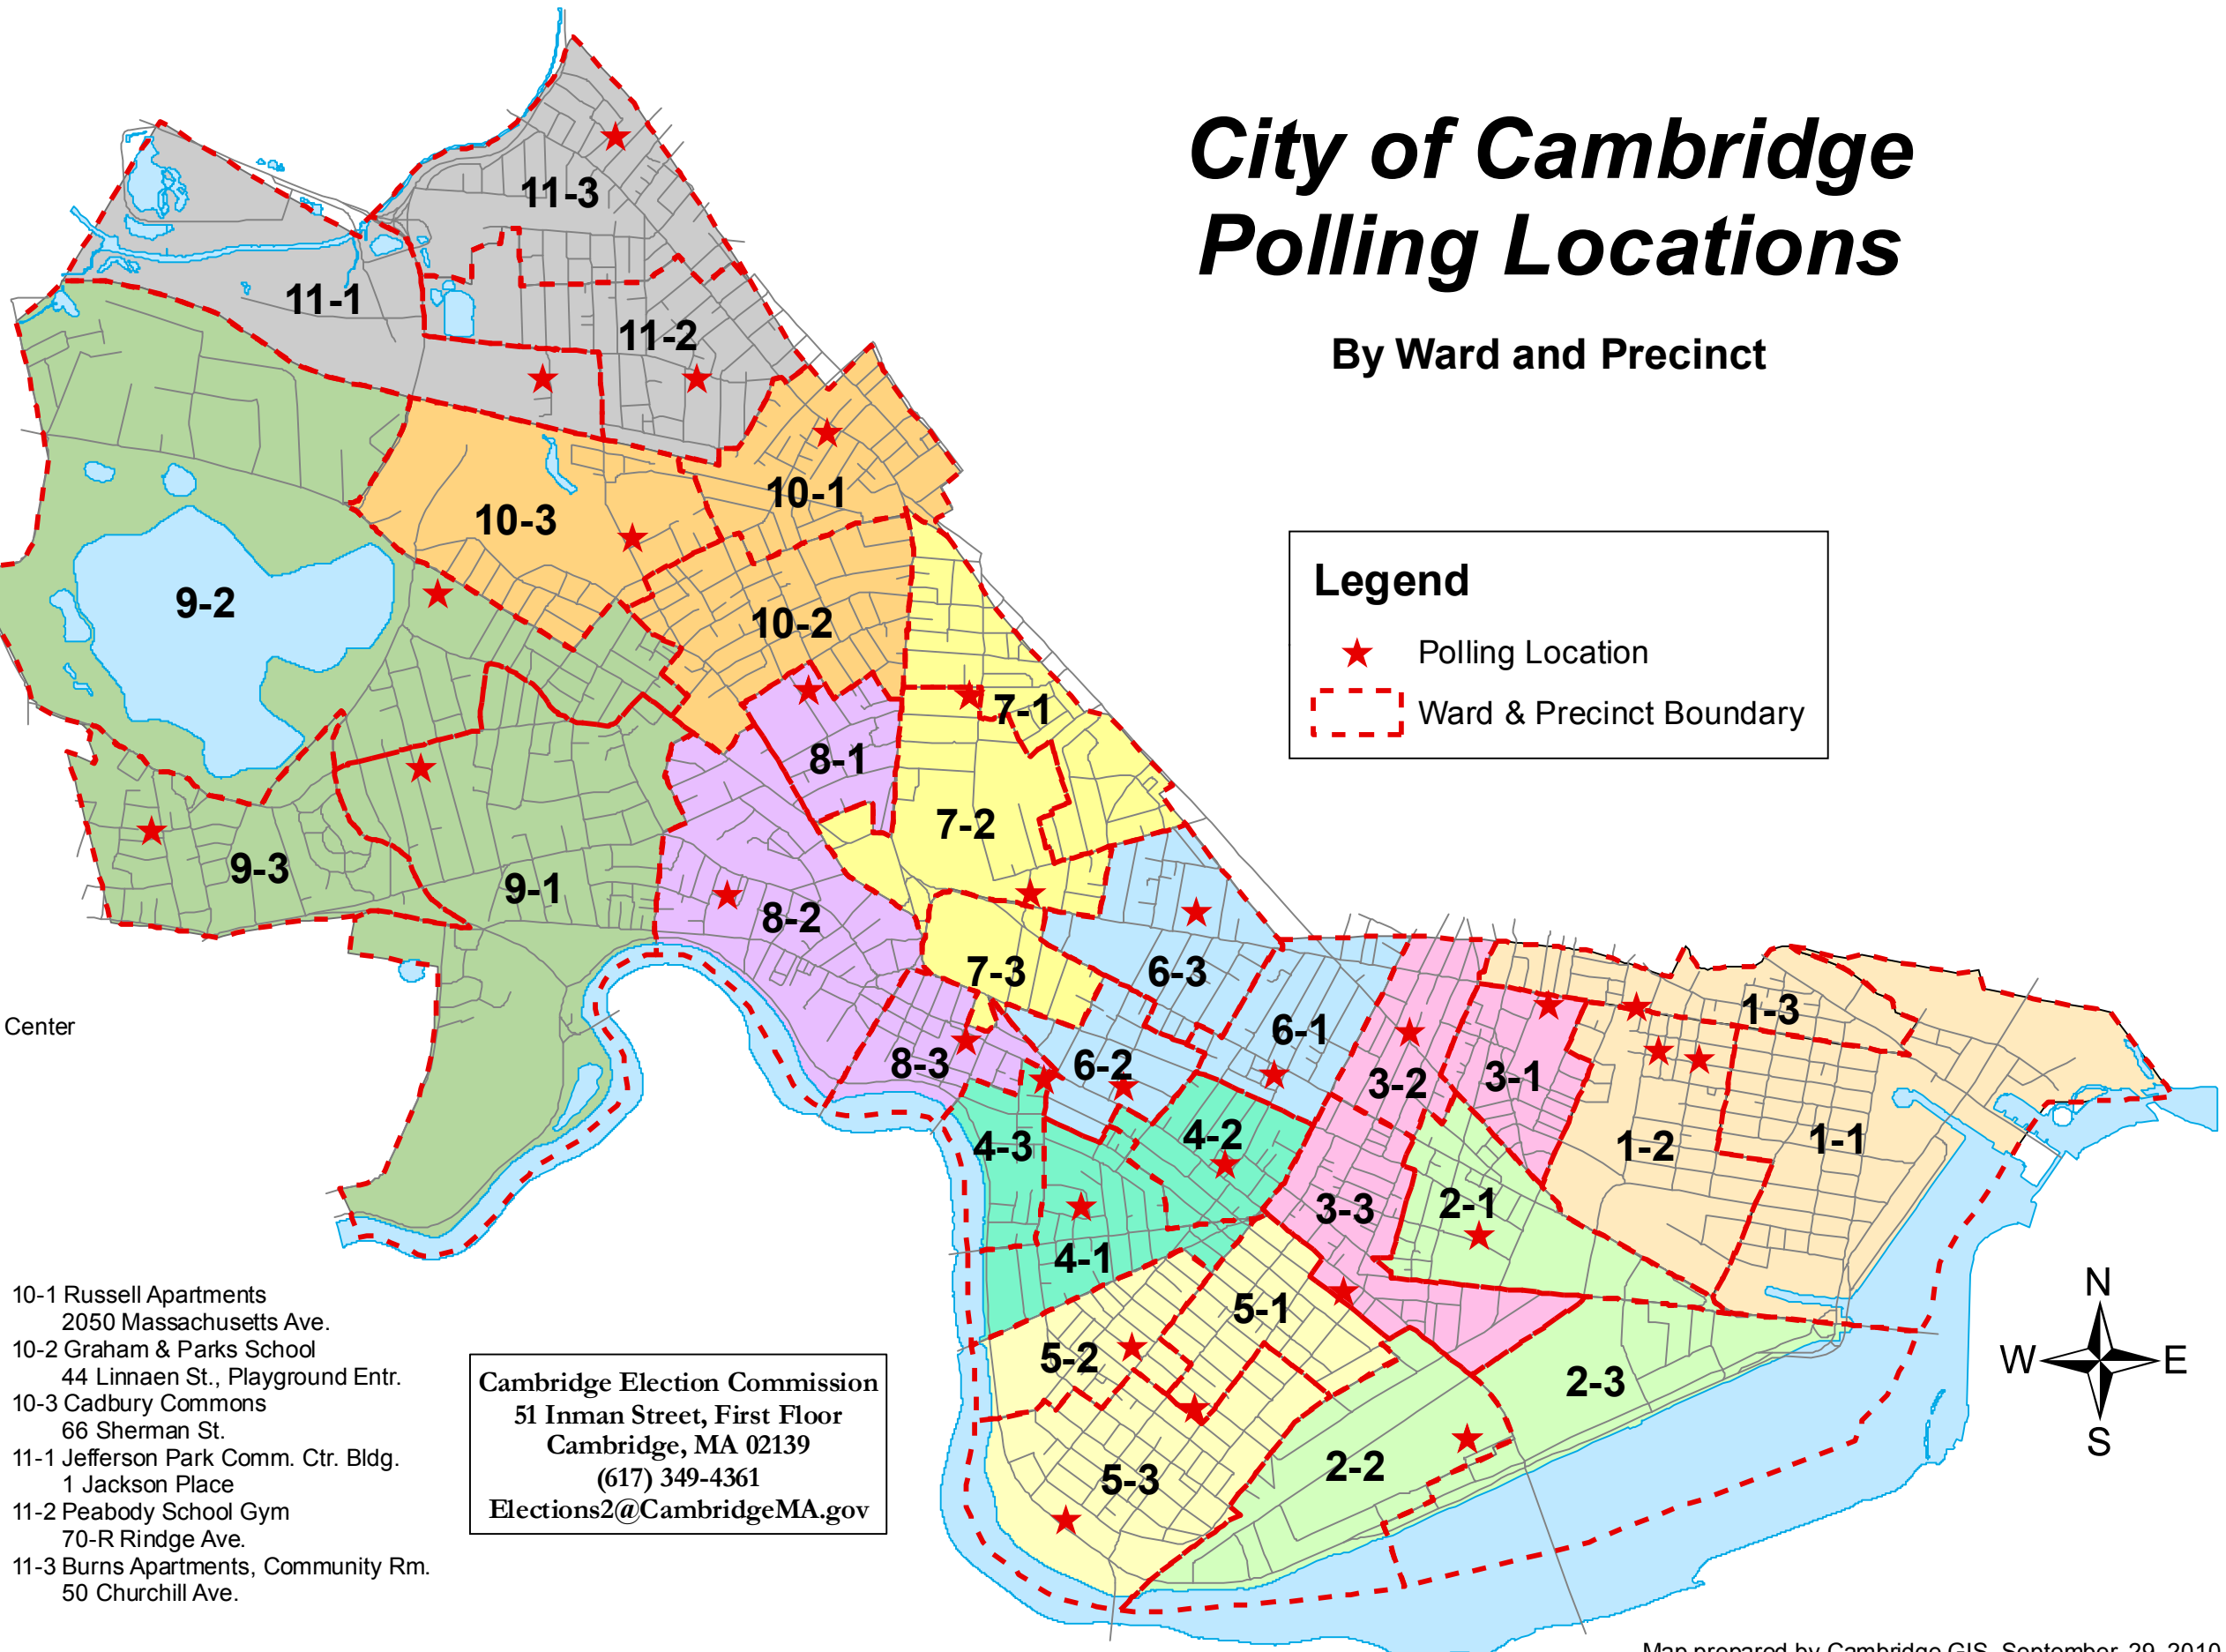

## Polling Locations

- 1-1 O'Connell Branch Library  
48 Sixth St., Corner of Thorndike St.
- 1-2 Truman Apartments  
25 Eighth St., Thorndike St. Entrance
- 1-3 Miller River Apartments  
15 Lambert St., Cambridge St. Entr.
- 2-1 Pisani Center  
131 Washington St.
- 2-2 MIT, Kresge Auditorium  
70 Massachusetts Ave.
- 2-3 MIT, Kresge Auditorium  
70 Massachusetts Ave.
- 3-1 King Open School  
850 Cambridge St., Main Entr.
- 3-2 DPW Headquarters  
147 Hampshire St., Back Bldg.
- 3-3 Salvation Army Headquarters  
402 Massachusetts Ave.
- 4-1 Putnam Gardens, Community Rm.  
Between Magee & Callender Sts.
- 4-2 City Hall  
795 Massachusetts Ave.
- 4-3 Putnam Apartments, Lobby  
2 Mount Auburn St.
- 5-1 LBJ Apartments, Community Rm.  
150 Erie St.
- 5-2 Woodrow Wilson Court  
Magazine St., Fairmont St. Entrance
- 5-3 Morse School  
40 Granite St., Main Entrance
- 6-1 City Hall Annex, 2nd Fl. Conf. Rm.  
344 Broadway
- 6-2 Cambridge Rehabilitation and Nursing Center  
8 Dana St., Activity Room
- 6-3 Spaulding Hospital  
1575 Cambridge St., Hovey Ave. Entr.
- 7-1 Baldwin School, Community Flr.  
28 Sacramento St.
- 7-2 Baldwin School, Community Flr.  
28 Sacramento St.
- 7-3 Gund Hall  
48 Quincy St., Cambridge St. Entr.
- 8-1 Graham & Parks School  
44 Linnaen St., Playground Entr.
- 8-2 Friends Center, Community Rm.  
5 Longfellow Park
- 8-3 Quincy House, Main Entrance  
58 Plympton St.
- 9-1 Lexington Ave. Fire House  
167 Lexington Ave.
- 9-2 National Guard Armory, Classrm.  
450 Concord Ave.
- 9-3 Haggerty School, Gym  
110 Cushing St., Lawn St. Entr.

# City of Cambridge Polling Locations

By Ward and Precinct